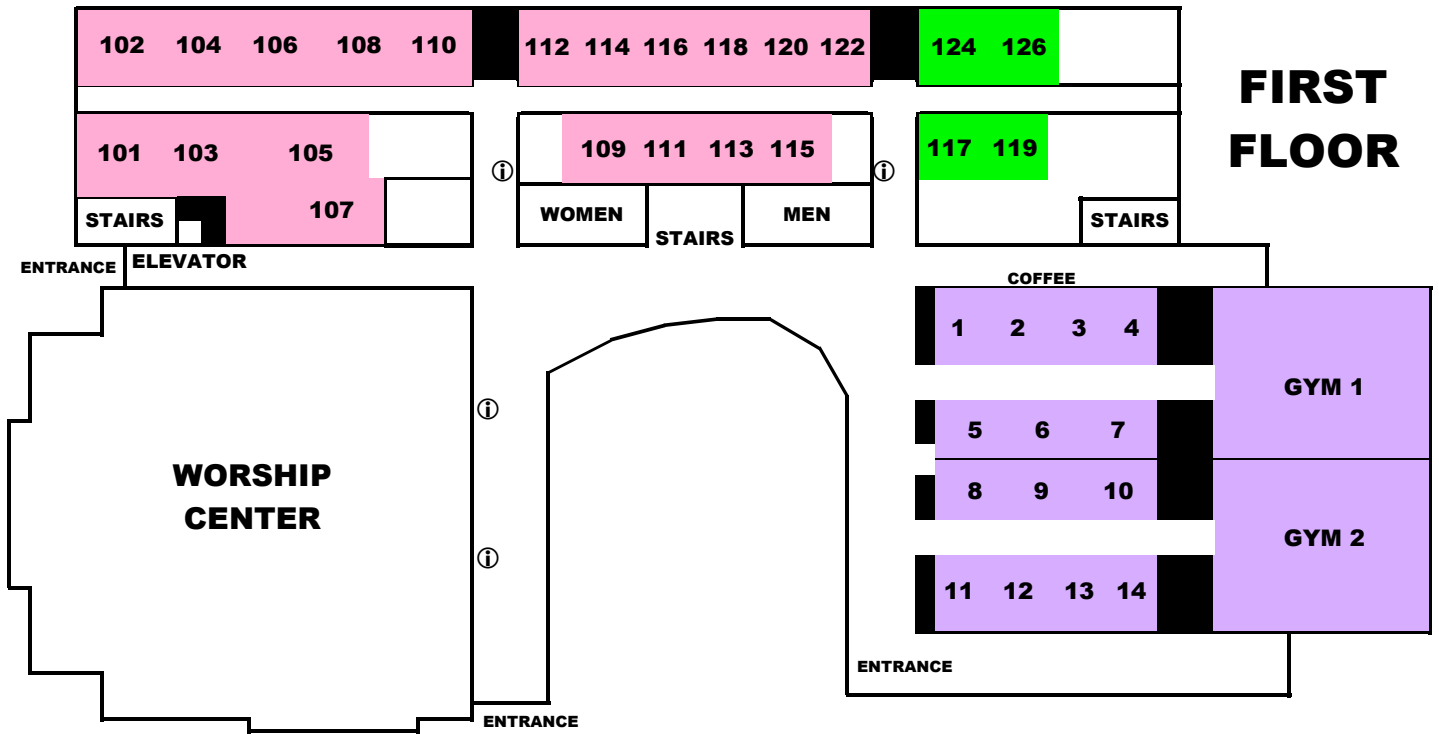

COLOR KEY

BIRTH - KINDERGARTEN
CHILDREN (GRADES 1 - 6)
STUDENTS
ADULTS