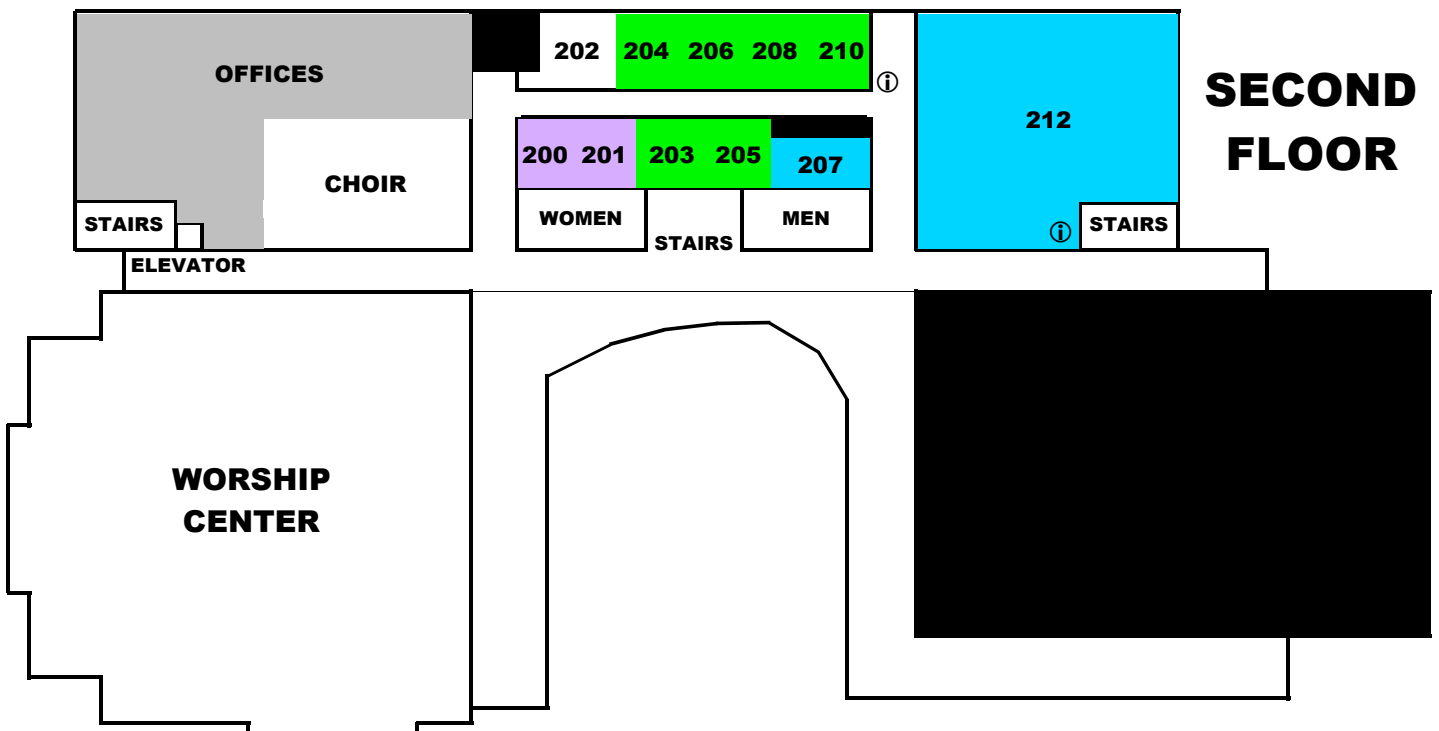

① = INFORMATION AVAILABLE AT THESE LOCATIONS