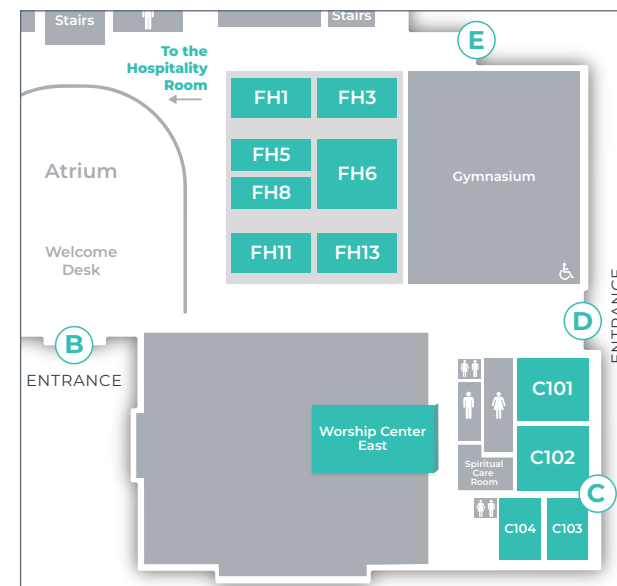

LIFEGROUPS AT RHBC

*Class schedule subject to change.

SUNDAYS AT 8:15 AM

DESCRIPTION	GUIDES/CONTACTS	ROOM
Adults 60+	Jerry Stuckey, Pete Charton, Sherry Ward	C101
Adults 60+	Ellis Reeves	FH3
Adults 65+	John Coffey	FH5
Women 70+	Debbie Nichols	Hospitality
Men, L.E.O.	Wayne Cole <i>(meets alternate weeks)</i>	C103

SUNDAYS AT 9:30 AM

DESCRIPTION	GUIDES/CONTACTS	ROOM
College	Bruce & Beth White	B202
Young Adults 20's	Chad Stillwell	B204
Couples 30-40	Jay Brown, RJ Lavigne	B206
Couples 40-55	Marti & Kim Simon	C101
Couples 45-60	Justin & Jessica Jones	C102
Adults 40-55	David & Connie Gilliam	B201
Adults 50-65	Doug Edmonson	C103
Women 45-60	Lisa Nine, Amanda Milano	FH5
All Men	Chuck Williams	C104

SUNDAYS AT 11:00 AM

DESCRIPTION	GUIDES/CONTACTS	ROOM
Couples 30-40	Tim Young	B203
Couples 30-45	Bruce Davis, Joshua Standridge	B206
Couples 45-65	Ed Grover	C104
Couples 50-65	Syd Garrett	B204
Couples 55-70	Cindy Hawkins, Terry Strickland	B202
Couples 60+	Barry Bell	FH13
Adults 40+	Stacy Story, Len Bell, Dutch Ropp	Choir
Adults 50+	Don Hamilton, Mark Gende, Kim Sawyer	B201
Adults 60+	Roger Frick	FH1
Adults 60+	Barney Corbett	C101
Adults 70+	Ken Davis	Hospitality
Adults 70+	Tommy Sanders	FH11
Singles 55+	Jim Griffin	FH3
Single Dads	Corey Boswell	FH8
Women 30-45	Rachel Joseph	C103
Women 65+	Marcy Collins, Dianne Dennis	FH5

GROUND FLOOR

SECOND FLOOR

Most Life Groups are located in one of these areas. Ask a member of our Welcome Team if you need any help! They are happy to assist you!