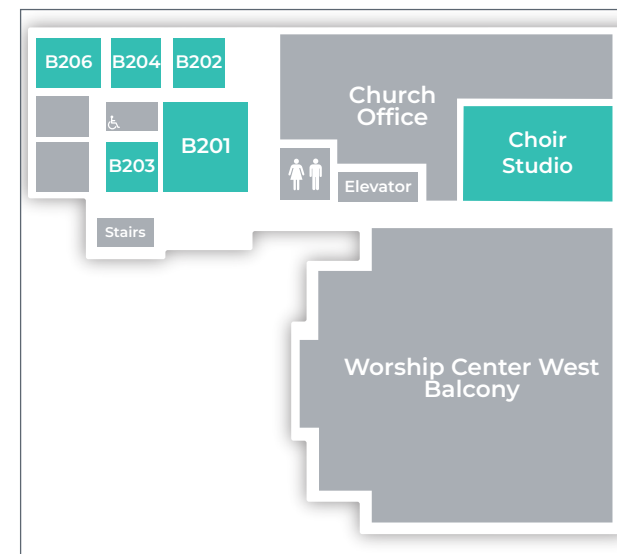

LIFEGROUPS AT RHBC

*Class schedule subject to change.

SUNDAYS AT 8:15 AM

DESCRIPTION	GUIDES/CONTACTS	ROOM
Adults 60+	Jerry Stuckey, Pete Charton, Sherry Ward	C101
Adults 60+	Ellis Reeves	FH3
Adults 65+	John Coffey	FH5
Women 70+	Debbie Nichols	Hospitality
Men, L.E.O.	Wayne Cole <i>(meets alternate weeks)</i>	C103

SUNDAYS AT 11:00 AM

DESCRIPTION	GUIDES/CONTACTS	ROOM
Couples 30-40	Tim Young	B203
Couples 30-45	Bruce Davis, Joshua Standridge	B206
Couples 45-65	Ed Grover	C104
Couples 50-65	Syd Garrett	B204
Couples 55-70	Cindy Hawkins, Terry Strickland	B202
Couples 60+	Barry Bell	FH13
Adults 40+	Stacy Story, Len Bell, Dutch Ropp	Choir
Adults 50+	Don Hamilton, Mark Gende, Kim Sawyer	B201
Adults 60+	Roger Frick	FH1
Adults 60+	Barney Corbett	C101
Adults 70+	Ken Davis	Hospitality
Adults 70+	Tommy Sanders	FH11
Singles 55+	Jim Griffin	FH3
Single Dads	Corey Boswell	FH8
Women 30-45	Rachel Joseph	C103
Women 65+	Marcy Collins, Dianne Dennis	FH5

GROUND FLOOR

SECOND FLOOR

Most Life Groups are located in one of these areas. Ask a member of our Welcome Team if you need any help! They are happy to assist you!