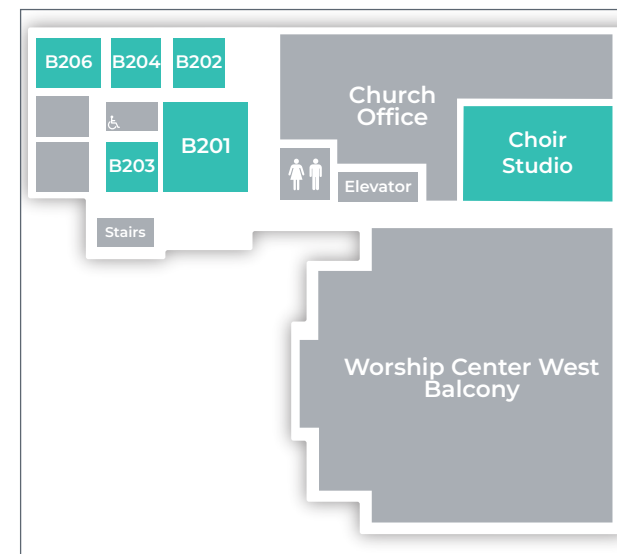

LIFEGROUPS AT RHBC

*Class schedule subject to change.

SUNDAYS AT 8:15 AM

DESCRIPTION	GUIDES/CONTACTS	ROOM
Adults 60+	Jerry Stuckey, Pete Charton, Sherry Ward	C101
Adults 60+	Ellis Reeves	FH3
Adults 65+	John Coffey	FH5
Women 70+	Debbie Nichols	Hospitality
Men, L.E.O.	Wayne Cole <i>(meets alternate weeks)</i>	C103

SUNDAYS AT 11:00 AM

DESCRIPTION	GUIDES/CONTACTS	ROOM
Couples 30-40	Tim Young	B203
Couples 30-45	Bruce Davis, Joshua Standridge	B206
Couples 45-65	Ed Grover	C104
Couples 50-65	Syd Garrett	B204
Couples 55-70	Cindy Hawkins, Terry Strickland	B202
Couples 60+	Barry Bell	FH13
Adults 40+	Stacy Story, Len Bell, Dutch Ropp	Choir
Adults 50+	Don Hamilton, Mark Gende, Kim Sawyer, Russ Bell	B201
Adults 60+	Roger Frick	FH1
Adults 60+	Barney Corbett	C101
Adults 70+	Ken Davis	Hospitality
Adults 70+	Tommy Sanders	FH11
Singles 55+	Jim Griffin	FH3
Single Dads	Corey Boswell	FH8
Women 30-45	Rachel Joseph	C103
Women 65+	Marcy Collins, Dianne Dennis, Terry Myers	FH5

GROUND FLOOR

SECOND FLOOR

Most Life Groups are located in one of these areas. Ask a member of our Welcome Team if you need any help! They are happy to assist you!