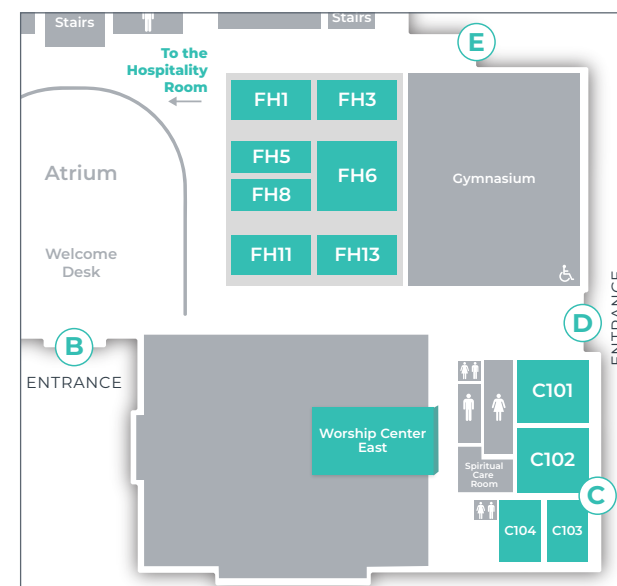

LIFEGROUPS AT RHBC

*Class schedule subject to change.

SUNDAYS AT 8:15 AM

DESCRIPTION	GUIDES/CONTACTS	ROOM
Adults 60+	Jerry Stuckey, Pete Charton, Sherry Ward	C101
Adults 60+	Ellis Reeves	FH3
Adults 65+	John Coffey	FH5
Women 70+	Debbie Nichols	Hospitality
Men, L.E.O.	Wayne Cole <i>(meets alternate weeks)</i>	C103

SUNDAYS AT 9:30 AM

DESCRIPTION	GUIDES/CONTACTS	ROOM
College	Bruce & Beth White	B202
Young Adults 20's	Chad Stillwell	B204
Couples 30-40	Jay Brown	B206
Couples 40-55	Marti & Kim Simon	C101
Couples 45-60	Justin & Jessica Jones	C102
Adults 40-55	David & Connie Gilliam	B201
Adults 50-65	Doug Edmonson	C103
Adults 50-70	Phil & Vonnie Rosson	FH8
Women 45-60	Lisa Nine, Amanda Milano	FH5
All Men	Chuck Williams	C104

SUNDAYS AT 11:00 AM

DESCRIPTION	GUIDES/CONTACTS	ROOM
Couples 30-40	Tim Young	B203
Couples 30-45	Bruce Davis, Joshua Standridge	B206
Couples 45-65	Ed Grover	C104
Couples 50-65	Syd Garrett	B204
Couples 55-70	Cindy Hawkins, Terry Strickland	B202
Couples 60+	Barry Bell	FH13
Adults 40+	Stacy Story, Len Bell, Dutch Ropp	Choir
Adults 50+	Don Hamilton, Mark Gende, Kim Sawyer, Russ Bell	B201
Adults 60+	Roger Frick	FH1
Adults 60+	Barney Corbett	C101
Adults 70+	Ken Davis	Hospitality
Adults 70+	Tommy Sanders	FH11
Singles 55+	Jim Griffin	FH3
Single Dads	Corey Boswell	FH8
Women 30-45	Rachel Joseph	C103
Women 65+	Marcy Collins, Dianne Dennis, Terry Myers	FH5

GROUND FLOOR

SECOND FLOOR

Most Life Groups are located in one of these areas. Ask a member of our Welcome Team if you need any help! They are happy to assist you!