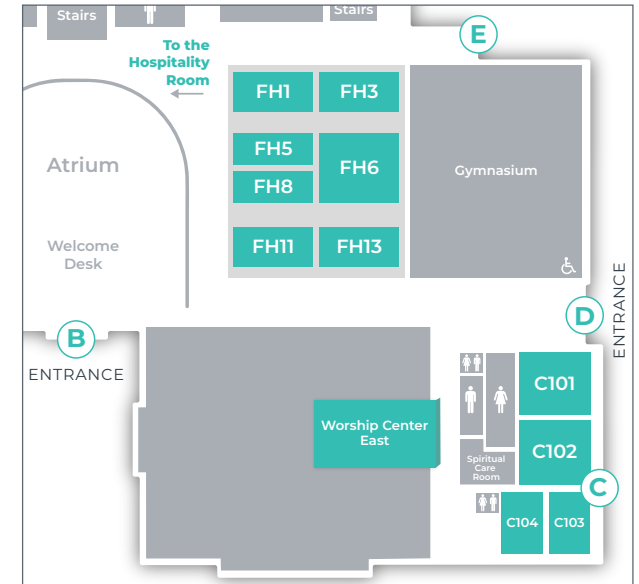

SUNDAYS AT 11:00 AM

DESCRIPTION	GUIDES/CONTACTS	ROOM
College	Jordan Caddell	The Attic
Couples 30-45	Joshua & Brianna Standridge	B206
Couples 45-65	Ed & Nan Grover	C104
Couples 50-65	Syd & Amy Garrett	B204
Couples 55-70	Cindy Hawkins, Terry Strickland	B202
Couples 60+	Barry Bell	FH13
Adults 40+	Stacy Story, Len Bell, Dutch Ropp	Choir
Adults 50+	Don Hamilton, Kim Sawyer, Russ Bell	B201
Adults 60+	Lee Adams	FH1
Adults 60+	Barney Corbett	C101
Adults 70+	Ken Davis	Hospitality
Adults 70+	Tim Phillips	FH11
Singles 55+	Jim & Lou Griffin	FH3
Single Dads	Corey Boswell	FH8
Women 30-45	Rachel Joseph	C103
Women 65+	Terry Myers, Dianne Dennis	FH5

OTHER DAYS & TIMES

WHEN	DESCRIPTION	GUIDES/CONTACTS	ROOM
Wed, 7:00 PM	College	Various Leaders	C101
Sun, 5:00 PM	Young Adults	Dilan & Kate Smith, Luke & Bailey Hahn	Off-Campus
Mon, 7:00 PM	Young Adults	Lauren Morris, Hannah Smith	Off-Campus
Various Times	Couples 30-45	Bruce & Dana Davis	Off-Campus

For off-campus LifeGroup info, please call the church office at (803) 772.3227 or email Christina@riverlandhills.org

GROUND FLOOR