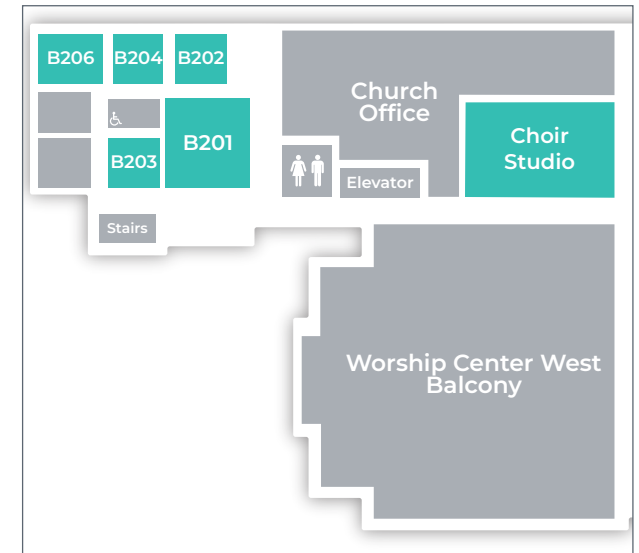

SECOND FLOOR

Most Life Groups are located in one of these areas. Ask a member of our Welcome Team if you need any help! They are happy to assist you!

riverlandhills.org/groups