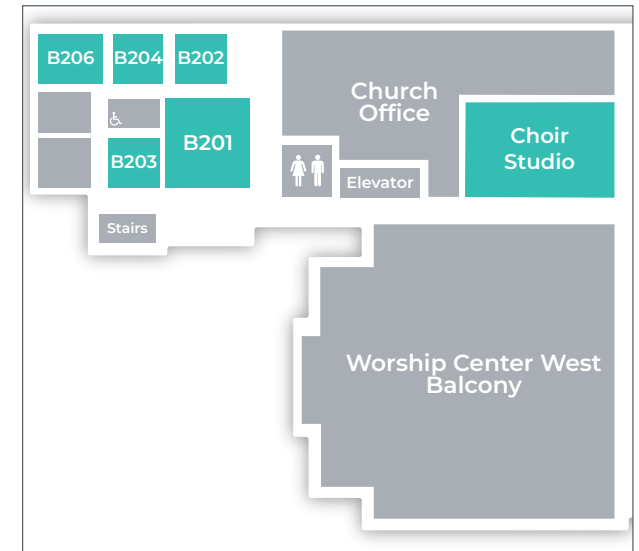

SECOND FLOOR

Most Life Groups are located in one of these areas. Ask a member of our Welcome Team if you need any help! They are happy to assist you!

riverlandhills.org/groups