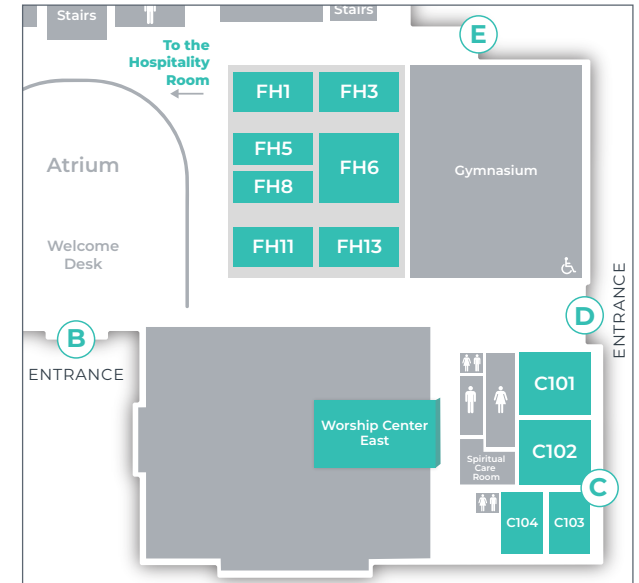

SUNDAYS AT 11:00 AM

DESCRIPTION	GUIDES/CONTACTS	ROOM
College	Jordan Caddell	The Attic
Couples 30-45	Joshua & Brianna Standridge	B206
Couples 45-65	Ed & Nan Grover	C104
Couples 50-65	Syd & Amy Garrett	B204
Couples 55-70	Cindy Hawkins, Terry Strickland	B202
Couples 60+	Barry Bell	FH13
Adults 40+	Stacy Story, Len Bell, Dutch Ropp	Choir
Adults 50+	Don Hamilton, Kim Sawyer, Russ Bell	B201
Adults 60+	Lee Adams	FH1
Adults 60+	Barney Corbett	C101
Adults 70+	Ken Davis	Hospitality
Adults 70+	Tim Phillips	FH11
Singles 55+	Jim & Lou Griffin	FH3
Single Dads	Corey Boswell	FH8
Women 30-45	Rachel Joseph	C103
Women 65+	Terry Myers, Dianne Dennis	FH5

OTHER DAYS & TIMES

WHEN	DESCRIPTION	GUIDES/CONTACTS	ROOM
Wed, 7:00 PM	College	Various Leaders	C101
Sun, 5:00 PM	Young Adults	Dilan & Kate Smith, Luke & Bailey Hahn	Off-Campus
Mon, 7:00 PM	Young Adults	Lauren Morris, Hannah Smith	Off-Campus
Various Times	Couples 30-45	Bruce & Dana Davis	Off-Campus

For off-campus LifeGroup info, please call the church office at (803) 772.3227 or email Christina@riverlandhills.org

GROUND FLOOR